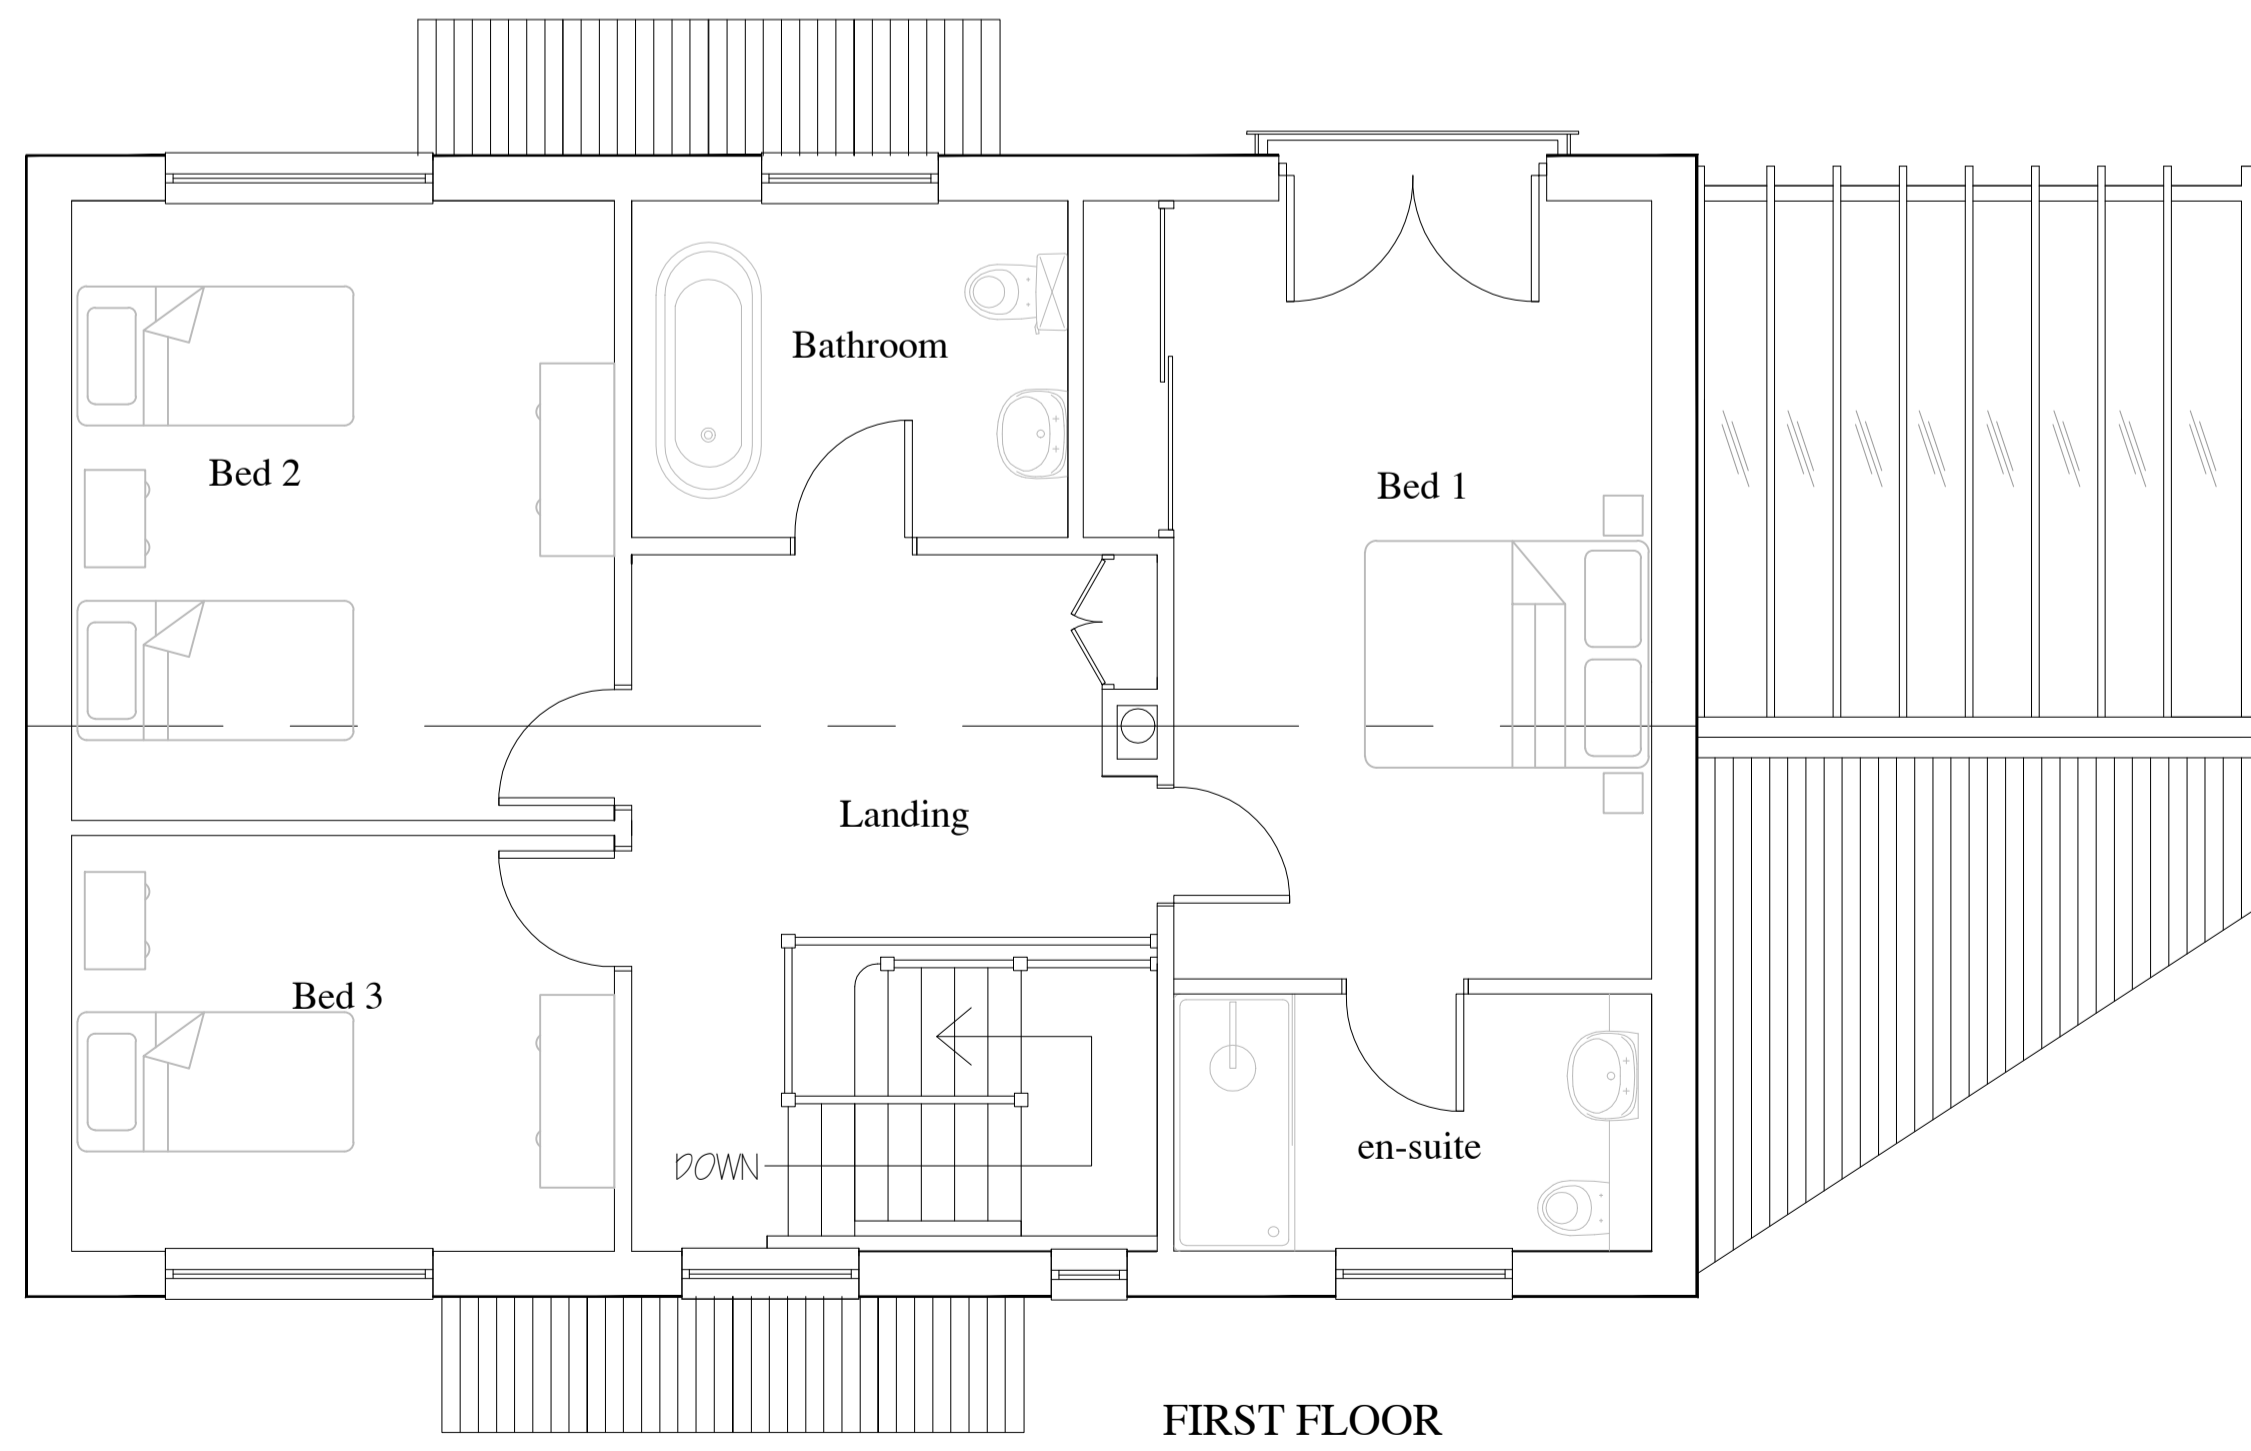

NORTHEAST

NORTH WEST

SOUTH WEST

SOUTH EAST

Fallow Architectural
Planning & Design

Tel: 07739 734133
email: andrew.fallow@ntlworld.com

AS PROPOSED

PROJECT: