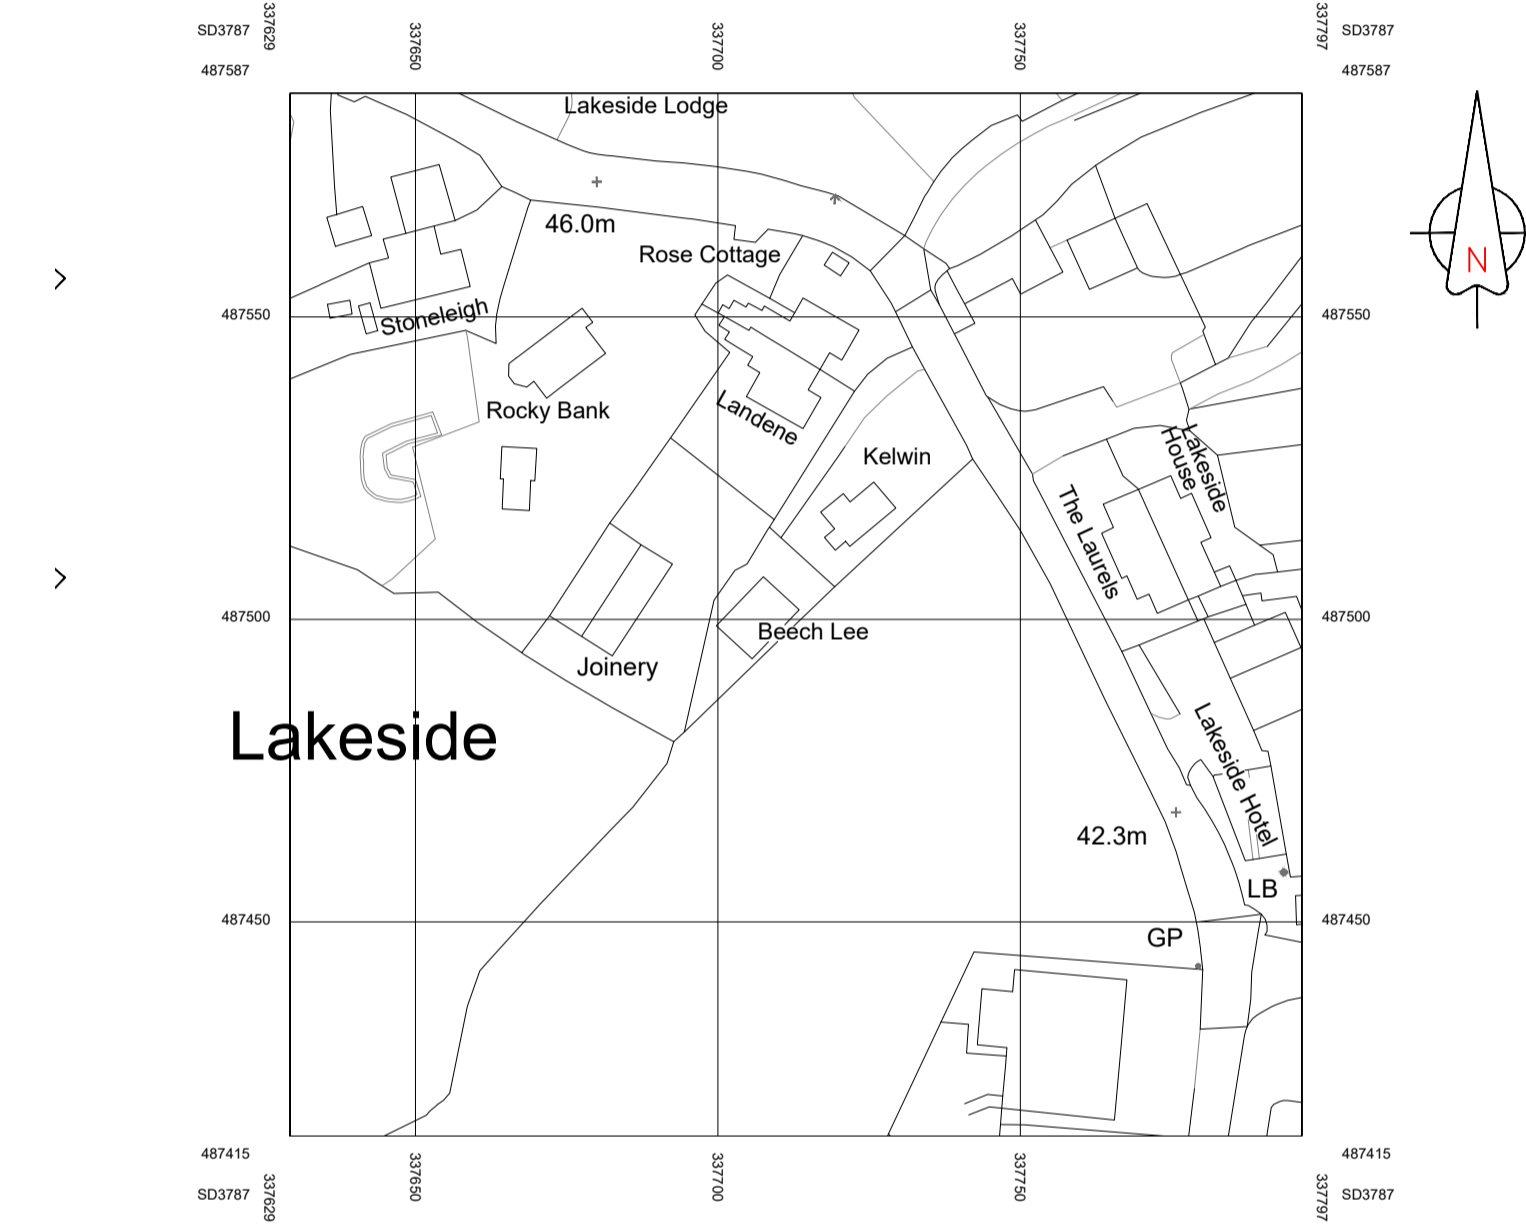

NORTHEAST

NORTH WEST

SOUTH WEST

SOUTH EAST

Fallow Architectural
Planning & Design

Tel: 07739 734133
email: andrew.fallow@ntlworld.com

AS PROPOSED

PROJECT: