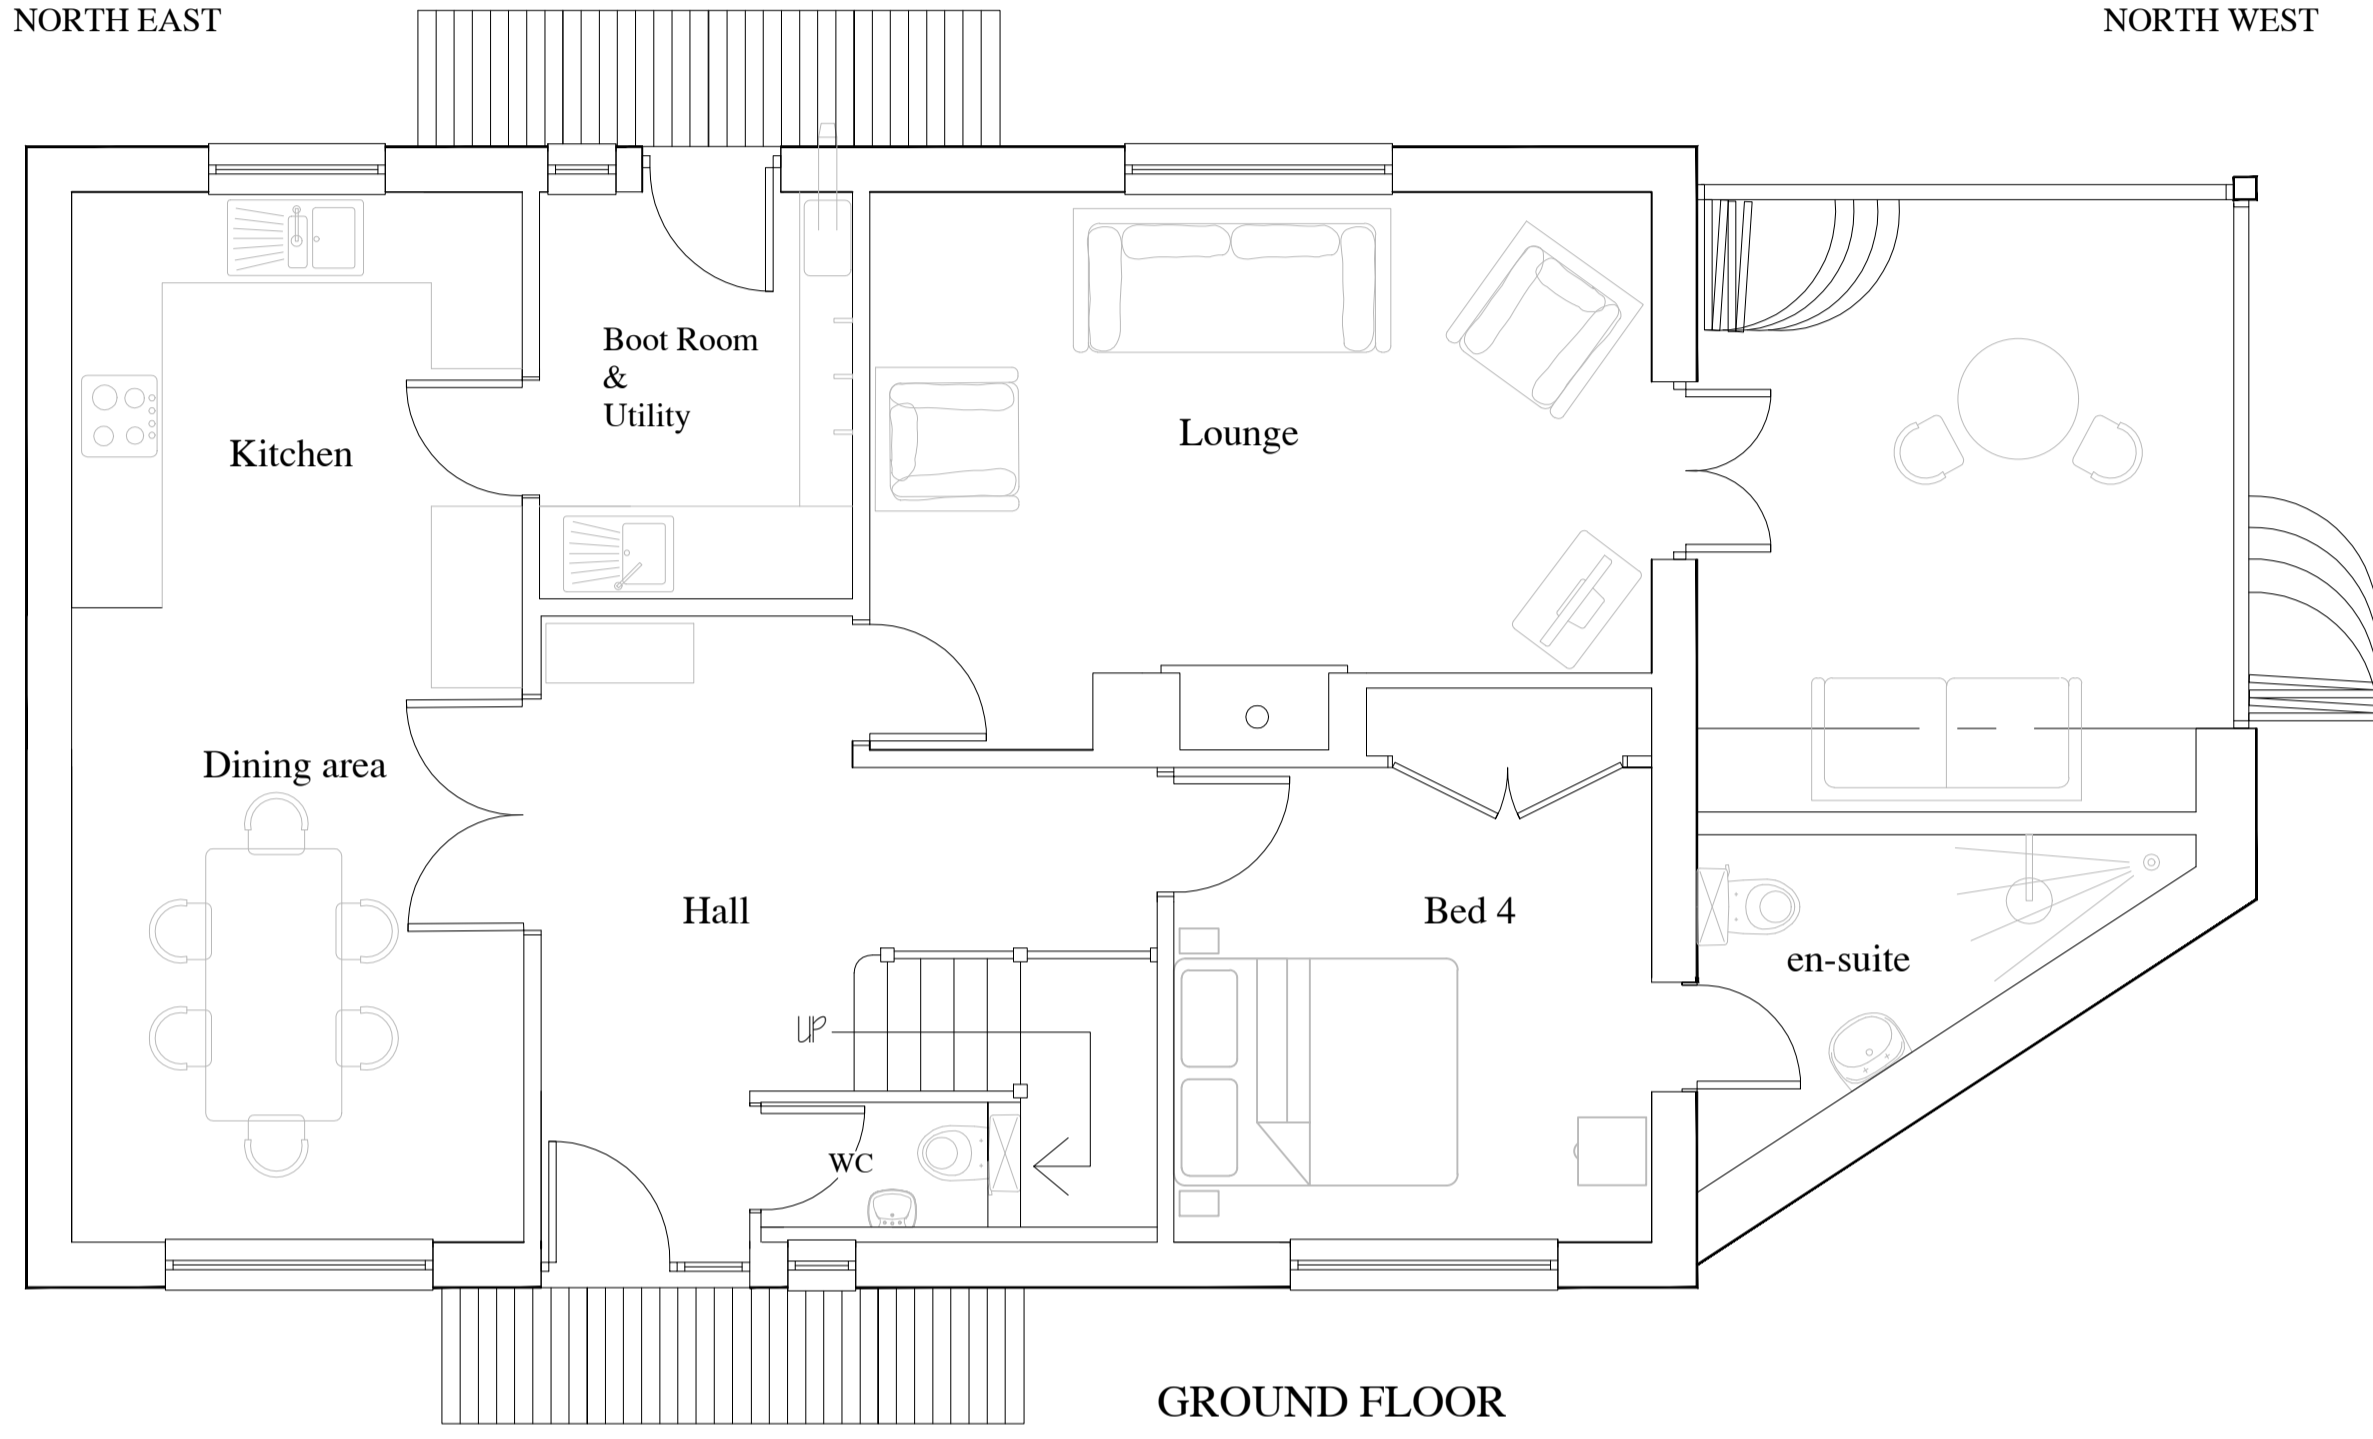

NORTHEAST

NORTH WEST

SOUTH WEST

SOUTH EAST

Fallow Architectural
Planning & Design

Tel: 07739 734133
email: andrew.fallow@ntlworld.com

AS PROPOSED

PROJECT: