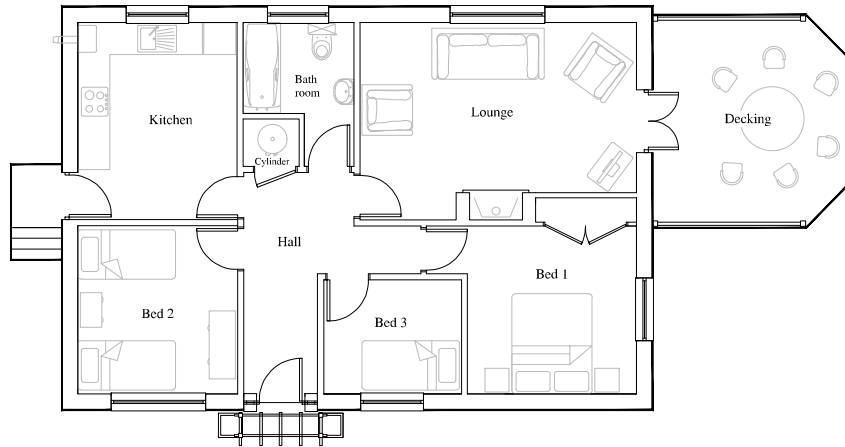

NORTH EAST

NORTH WEST

SOUTH WEST

SOUTH EAST

FLOOR PLAN

SITE PLAN
1:200

LOCATION PLAN
1:1250

Fallow Architectural | Tel: 07739 734133
 Planning & Design | email: info@fallow-ntworld.com